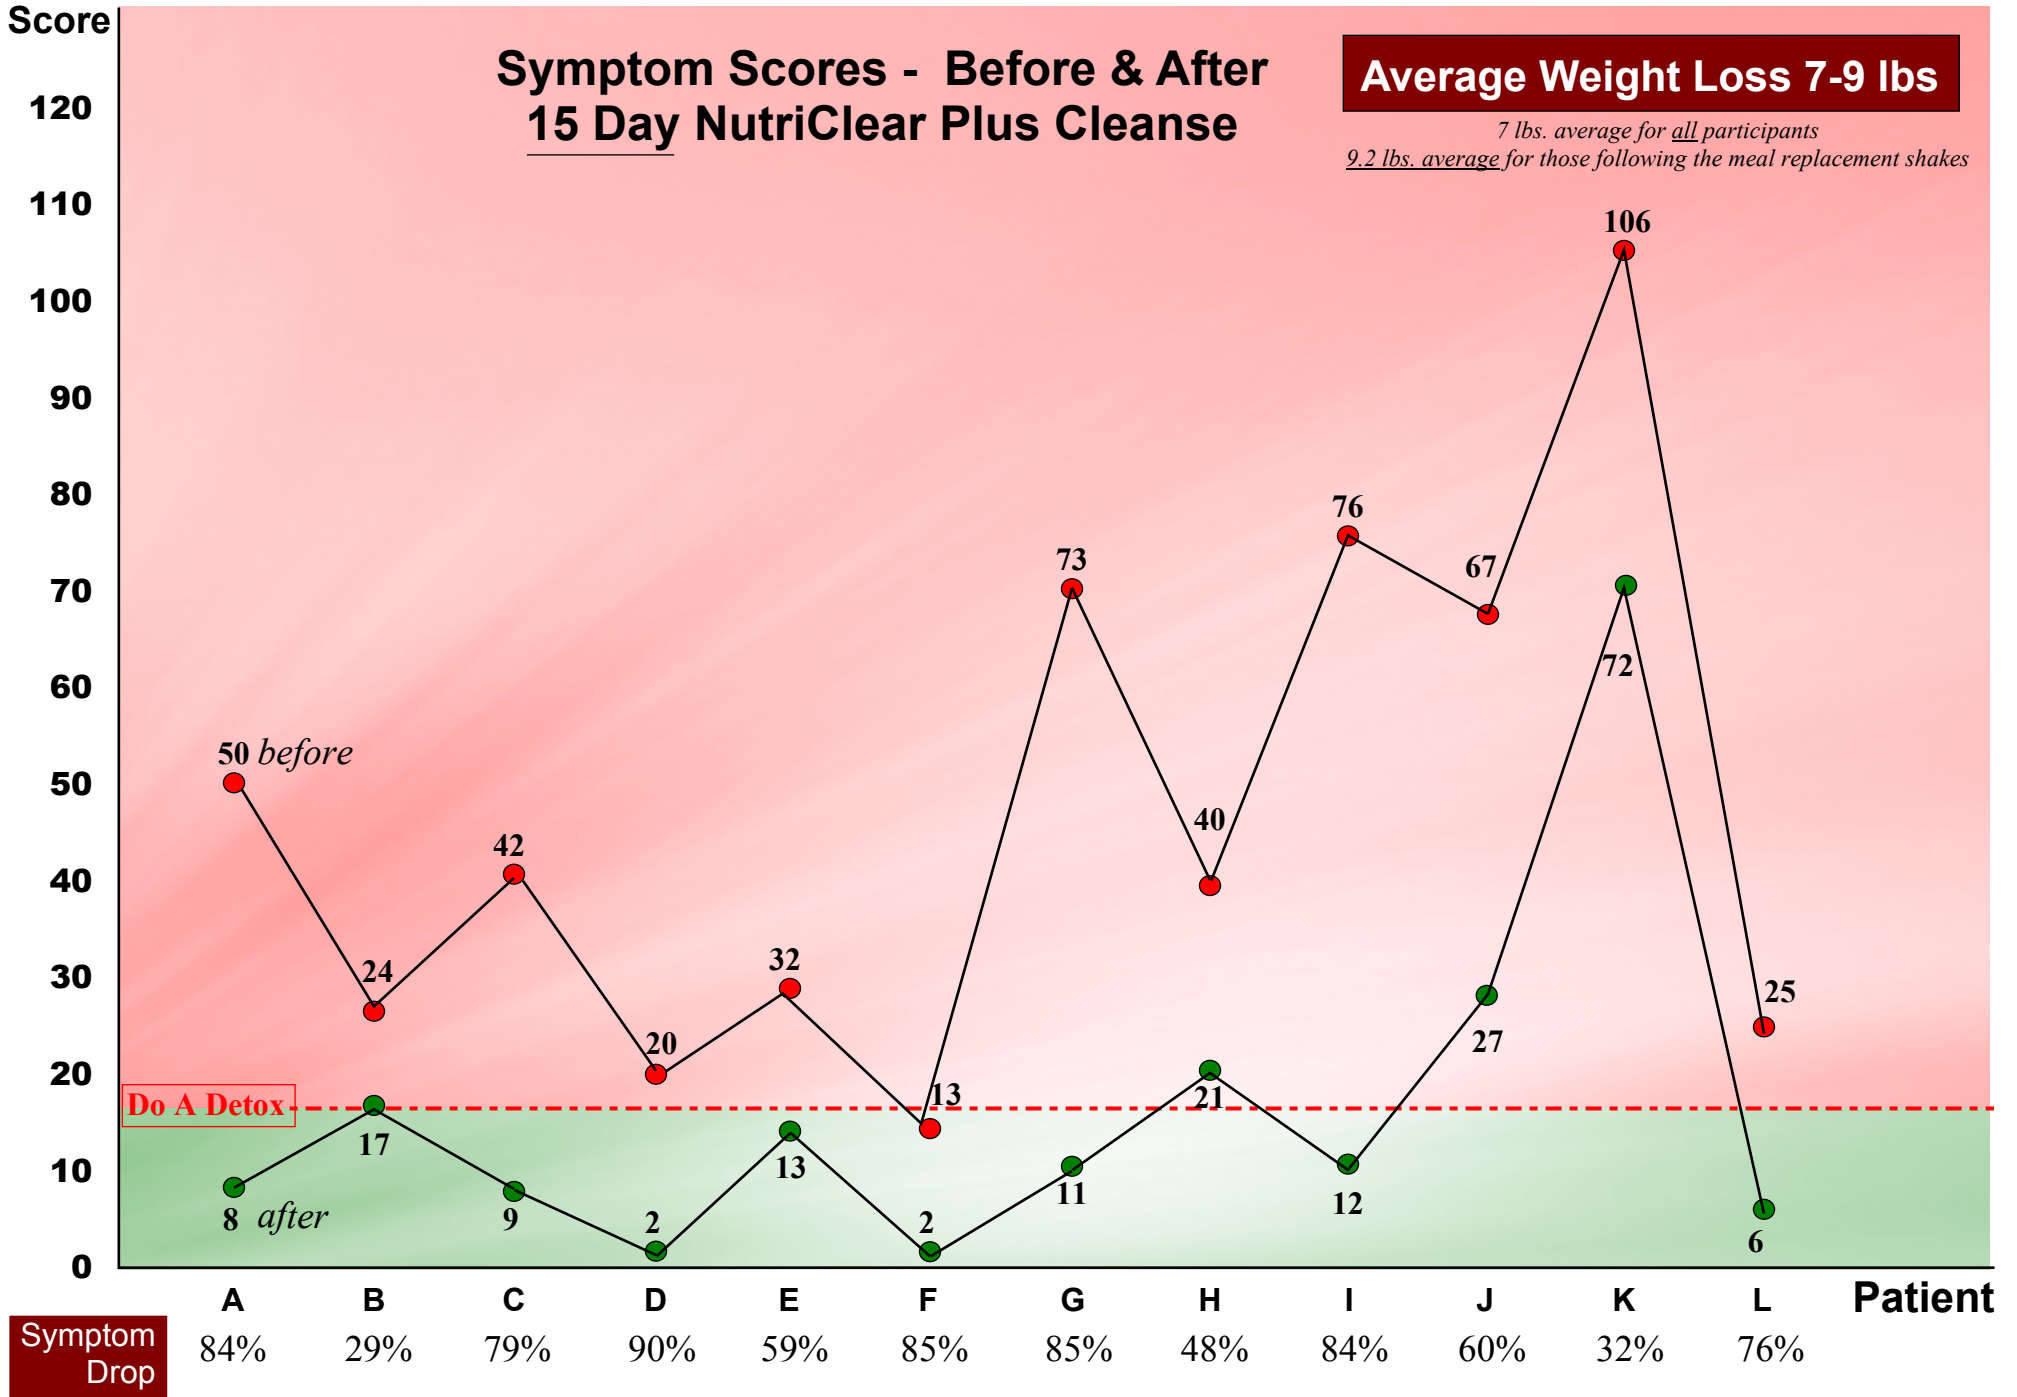

Symptom Scores - Before & After 15 Day NutriClear Plus Cleanse

Average Weight Loss 7-9 lbs

*7 lbs. average for all participants
9.2 lbs. average for those following the meal replacement shakes*

Symptom Drop

Do A Detox

50 before

8 after